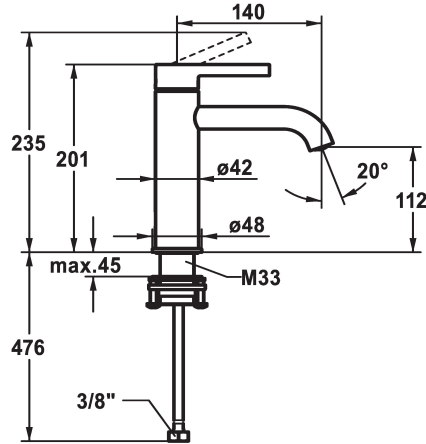

KWC BEVO Lever mixer - Basin

Modell-Linie: BEVO | 12.421.052.176FL
Kranar | Hydraulické armatúry

KWC-No.

125018
matt black, A 140, flexible connection hoses, with Push Open

125019
matt black, A 140, flexible connection hoses, without pop-up valve

125045
brushed steel, A 140, flexible connection hoses, with Push Open

125046
brushed steel, A 140, flexible connection hoses, without pop-up valve

- * Lever mixer
- * EcoProtect - water-saving device
- * Fixed spout
- Neoperl® Caché® CS, Coin Slot
- * OptimalSpace - ample space for washing or working
- * KWC cartridge M 35 OP
- with ceramic discs

brushed steel

brushed steel

- flow rate and temperature continuously variable
- temperature limitation
- * Flexible connection hoses 3/8"
- * QuickInstallation - Fastening via threaded connection with locking screws
- * Mounting hole size ø35 mm

Faucet_typ

Measure_Height

G_Acoustic group

Projection_A

EnergyLabelCH

ATT-KWC-MASS-WASSERAUSTRITT

Material

5 l/min (3 bar)