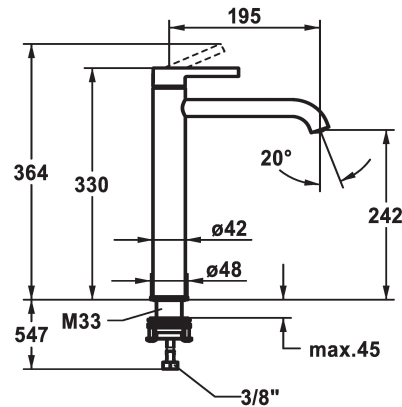

KWC BEVO Lever mixer - Basin

Modell-Linie: BEVO | 12.421.093.176FL
Umyvadlové armatury | Hydraulické armatury

KWC-No.

124616
chromeline, A 195, flexible connection hoses, without pop-up valve

125021
matt black, A 195, flexible connection hoses, without pop-up valve

125048
brushed steel, A 195, flexible connection hoses, without pop-up valve

- * Lever mixer
- * For top-mounted basins
- * EcoProtect - water-saving device
- * Fixed spout
- Neoperl® Caché® CS, Coin Slot
- * OptimalSpace - ample space for washing or working
- * KWC cartridge M 35 OP

ATT-KWC-FARBCODE

chromeline

matt black

brushed steel

- with ceramic discs
- flow rate and temperature continuously variable
- temperature limitation
- * Flexible connection hoses 3/8"
- * QuickInstallation - Fastening via threaded connection with locking screws
- * Mounting hole size ø35 mm

Faucet_typ

Measure_Height

G_Acoustic_group

Projection_A

EnergyLabelCH

ATT-KWC-MASS-WASSERAUSTRITT

Materiál

5 l/min (3 bar)