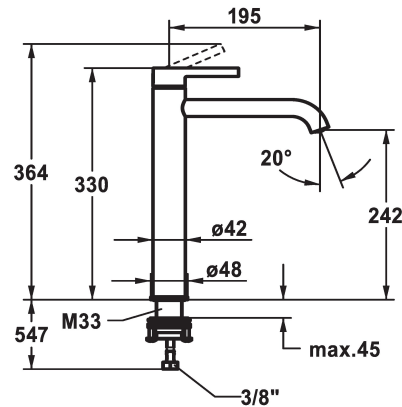

KWC BEVO Lever mixer - Basin

Modell-Linie: BEVO | 12.421.093.176FL
Taps | Manual taps

KWC-No.

124616
chromeline, A 195, flexible connection hoses, without pop-up valve

125021
matt black, A 195, flexible connection hoses, without pop-up valve

125048
brushed steel, A 195, flexible connection hoses, without pop-up valve

- * Lever mixer
- * For top-mounted basins
- * EcoProtect - water-saving device
- * Fixed spout
- Neoperl® Caché® CS, Coin Slot
- * OptimalSpace - ample space for washing or working
- * KWC cartridge M 35 OP

Color code

chrome

matt black

brushed steel

- with ceramic discs
- flow rate and temperature continuously variable
- temperature limitation
- * Flexible connection hoses 3/8"
- * QuickInstallation - Fastening via threaded connection with locking screws
- * Mounting hole size ø35 mm

Technical Data

Flow rate
Pop-up_valve
Connection
Spout
Handling
Color code
Installation_type
Faucet_typ
Dimension Height
Acoustic group
Projection_A
Energy Label
Dimension Water outlet
material

5 l/min (3 bar)
without pop-up valve
Flexible connection hoses
fixed
top lever
matt black
for top-mounted sinks
Faucet
330
Battery1
A 195
A
242
MESSING