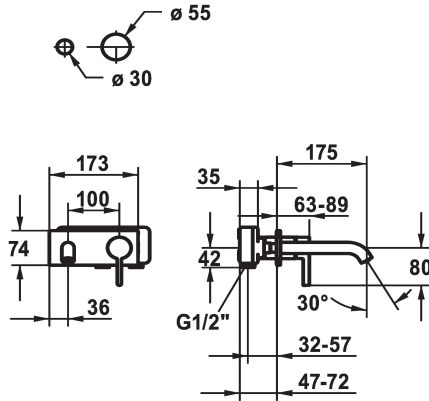

KWC BEVO Trim kit - Lever mixer - Basin

Modell-Linie: BEVO | 11.422.033.176
Taps | Manual taps

KWC-No.
124619 chromeline, A 175, Trim kit
124620 chromeline, A 225, Trim kit
125022 matt black, A 175, Trim kit
125023 matt black, A 225, Trim kit
125049 brushed steel, A 175, Trim kit
125050 brushed steel, A 225, Trim kit

Color code	Projection_A
chrome	A 175
chrome	A 225
brushed steel	A 175
brushed steel	A 225

- * Trim kit Lever mixer
- * EcoProtect - water-saving device
- * Fixed spout
- Neoperl® Caché® CS, Coin Slot
- * OptimalSpace - ample space for washing or working
- * KWC cartridge M 35 H

- with ceramic discs
- flow rate and temperature continuously variable
- * To be ordered separately:
- Unit for concealed installation ½" 39.001.401.931
- * To be ordered separately (optional or if necessary):
- Extension set 20 mm Z.536.333

Technical Data
Flow rate
Spout
Diameter
Handling
Color code
Installation_type
Faucet_typ
Acoustic group
Concealed_unit
Projection_A
Energy Label
material

5 l/min (3 bar)
fixed
173 x 74
front lever
matt black
Wall mounted
Faucet
Battery1
Trim kit
A 175
A
Brass