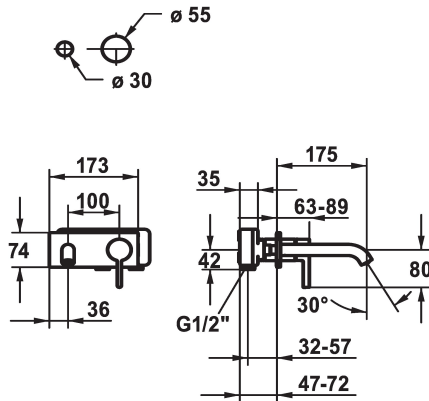

## KWC BEVO Trim kit - Lever mixer - Basin

Modell-Linie: BEVO | 11.422.033.176  
Taps | Manual taps

KWC-No.
<b>124619</b> chromeline, A 175, Trim kit
<b>124620</b> chromeline, A 225, Trim kit
<b>125022</b> matt black, A 175, Trim kit
<b>125023</b> matt black, A 225, Trim kit
<b>125049</b> brushed steel, A 175, Trim kit
<b>125050</b> brushed steel, A 225, Trim kit

Color code	Projection A
chromeline	A 175
chromeline	A 225
brushed steel	A 175
brushed steel	A 225

- \* Trim kit Lever mixer
- \* EcoProtect - water-saving device
- \* Fixed spout
- Neoperl® Caché® CS, Coin Slot
- \* OptimalSpace - ample space for washing or working
- \* KWC cartridge M 35 H

- with ceramic discs
- flow rate and temperature continuously variable
- \* To be ordered separately:
- Unit for concealed installation ½" 39.001.401.931
- \* To be ordered separately (optional or if necessary):
- Extension set 20 mm Z.536.333

Technical Data
Flow rate
Spout
Diameter
Handling
Color code
Installation type
Faucet_typ
Acoustic group
Concealed unit
Projection A
Energy label
material

5 l/min (3 bar)
fixed
173 x 74
front lever
matt black
Wall mounted
Faucet
yes
Trim kit
A 175
A
Brass