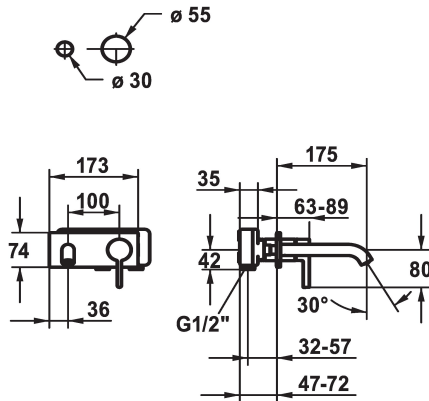

KWC BEVO Trim kit - Lever mixer - Basin

Modell-Linie: BEVO | 11.422.033.176
Taps | Manual taps

KWC-No.
124619 chromeline, A 175, Trim kit
124620 chromeline, A 225, Trim kit
125022 matt black, A 175, Trim kit
125023 matt black, A 225, Trim kit
125049 brushed steel, A 175, Trim kit
125050 brushed steel, A 225, Trim kit

Color code	Projection A
chromeline	A 175
chromeline	A 225
brushed steel	A 175
brushed steel	A 225

- * Trim kit Lever mixer
- * EcoProtect - water-saving device
- * Fixed spout
- Neoperl® Caché® CS, Coin Slot
- * OptimalSpace - ample space for washing or working
- * KWC cartridge M 35 H

- with ceramic discs
- flow rate and temperature continuously variable
- * To be ordered separately:
- Unit for concealed installation ½" 39.001.401.931
- * To be ordered separately (optional or if necessary):
- Extension set 20 mm Z.536.333

Technical Data
Flow rate
Spout
Diameter
Handling
Color code
Installation type
Faucet_typ
Acoustic group
Concealed unit
Projection A
Energy label
material

5 l/min (3 bar)
fixed
173 x 74
front lever
matt black
Wall mounted
Faucet
yes
Trim kit
A 175
A
Brass