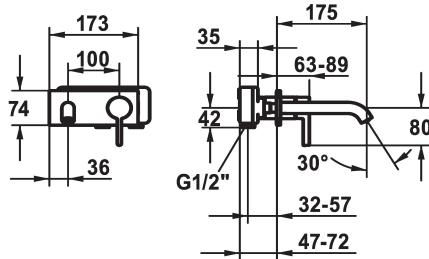

KWC BEVO

Trim kit - Lever mixer - Basin

Modell-Linie: BEVO | 11.422.033.176

Hanat | Käsi käyttöiset hanat

KWC-No.

124619
chromeline, A 175, Trim kit

124620
chromeline, A 225, Trim kit

125022
matt black, A 175, Trim kit

- with ceramic discs
- flow rate and temperature continuously variable
- * To be ordered separately:
- Unit for concealed installation ½" 39.001.401.931
- * To be ordered separately (optional or if necessary):
- Extension set 20 mm Z.536.333