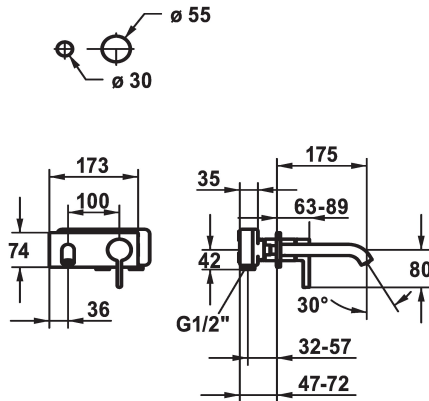

KWC BEVO

Trim kit - Lever mixer - Basin

Modell-Linie: BEVO | 11.422.033.176

Armatura umywalkowa | Armatura jednouchwytowa

KWC-No.

124619
chromeline, A 175, Trim kit

124620
chromeline, A 225, Trim kit

125022
matt black, A 175, Trim kit

Projection_A

A175

A225

A175

A225

- * Trim kit Lever mixer
- * EcoProtect - water-saving device
- * Fixed spout
- Neoperl® Caché® CS, Coin Slot
- * OptimalSpace - ample space for washing or working
- * KWC cartridge M 35 H

- with ceramic discs
- flow rate and temperature continuously variable
- * To be ordered separately:
- Unit for concealed installation ½" 39.001.401.931
- * To be ordered separately (optional or if necessary):
- Extension set 20 mm Z.536.333

G_Acoustic_group

ATT-KWC-UNTERPUTZ

Projection_A

EnergyLabelCH

Materiał

5 l/min (3 bar)

fest

173x74