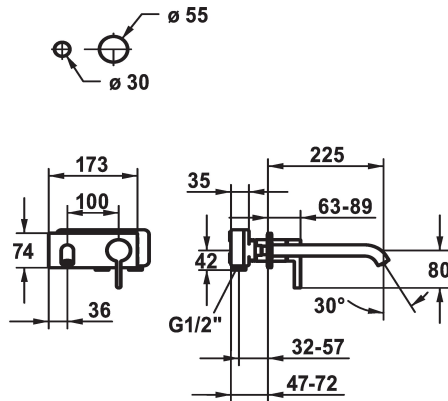

## KWC BEVO

Trim kit - Lever mixer - Basin

Modell-Linie: BEVO | 11.422.034.176  
Umyvadlové armatury | Hydraulické armatury

KWC-No.
<b>124619</b> chromeline, A 175, Trim kit
<b>124620</b> chromeline, A 225, Trim kit
<b>125022</b> matt black, A 175, Trim kit
<b>125023</b> matt black, A 225, Trim kit
<b>125049</b> brushed steel, A 175, Trim kit
<b>125050</b> brushed steel, A 225, Trim kit

ATT-KWC-FARBCODE	Projection_A
chromeline	A175
chromeline	A225
brushed steel	A175
brushed steel	A225

- \* Trim kit Lever mixer
- \* EcoProtect - water-saving device
- \* Fixed spout
- Neoperl® Caché® CS, Coin Slot
- \* OptimalSpace - ample space for washing or working
- \* KWC cartridge M 35 H

- with ceramic discs
- flow rate and temperature continuously variable
- \* To be ordered separately:
- Unit for concealed installation ½" 39.001.401.931
- \* To be ordered separately (optional or if necessary):
- Extension set 20 mm Z.536.333

### Technické údaje

A_Spout_Spray
ATT-KWC-AUSLAUF
ATT-KWC-DURCHMESSER
Handling
ATT-KWC-FARBCODE
Installation_type
Faucet_typ
G_Acoustic_group
ATT-KWC-UNTERPUTZ
Projection_A
EnergyLabelCH
Material

5 l/min (3 bar)
fixovaná
173x74
frontbedient
matt black
montáž na stěnu
01
yes
FM-Set
A225
A
mosaz