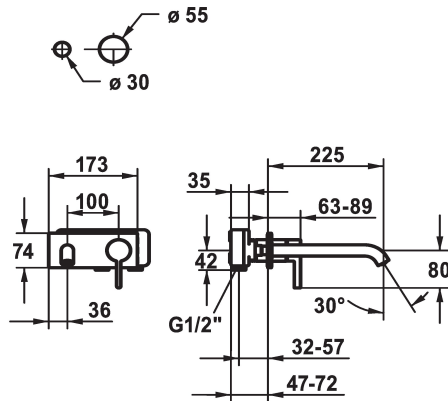

## KWC BEVO Trim kit - Lever mixer - Basin

Modell-Linie: BEVO | 11.422.034.176  
Taps | Manual taps

| KWC-No.   |
|---|
| <b>124619</b><br>chromeline, A 175, Trim kit    |
| <b>124620</b><br>chromeline, A 225, Trim kit    |
| <b>125022</b><br>matt black, A 175, Trim kit    |
| <b>125023</b><br>matt black, A 225, Trim kit    |
| <b>125049</b><br>brushed steel, A 175, Trim kit |
| <b>125050</b><br>brushed steel, A 225, Trim kit |

| Color code    | Projection A |
|---------------|--------------|
| chromeline    | A 175        |
| chromeline    | A 225        |
| brushed steel | A 175        |
| brushed steel | A 225        |

- \* Trim kit Lever mixer
- \* EcoProtect - water-saving device
- \* Fixed spout
- Neoperl® Caché® CS, Coin Slot
- \* OptimalSpace - ample space for washing or working
- \* KWC cartridge M 35 H

- with ceramic discs
- flow rate and temperature continuously variable
- \* To be ordered separately:
- Unit for concealed installation ½" 39.001.401.931
- \* To be ordered separately (optional or if necessary):
- Extension set 20 mm Z.536.333

| Technical Data    |
|-------------------|
| Flow rate         |
| Spout             |
| Diameter          |
| Handling          |
| Color code        |
| Installation type |
| Faucet_typ        |
| Acoustic group    |
| Concealed unit    |
| Projection A      |
| Energy label      |
| material          |