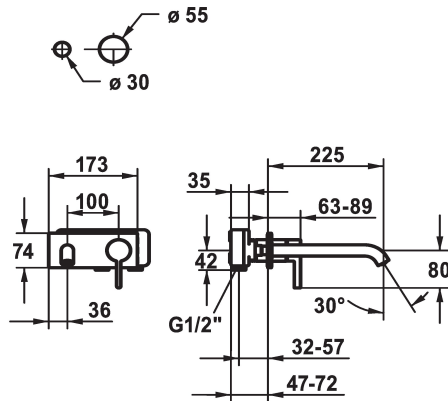

## KWC BEVO Trim kit - Lever mixer - Basin

Modell-Linie: BEVO | 11.422.034.176  
Taps | Manual taps

KWC-No.
<b>124619</b> chromeline, A 175, Trim kit
<b>124620</b> chromeline, A 225, Trim kit
<b>125022</b> matt black, A 175, Trim kit
<b>125023</b> matt black, A 225, Trim kit
<b>125049</b> brushed steel, A 175, Trim kit
<b>125050</b> brushed steel, A 225, Trim kit

Color code	Projection A
chromeline	A 175
chromeline	A 225
brushed steel	A 175
brushed steel	A 225

- \* Trim kit Lever mixer
- \* EcoProtect - water-saving device
- \* Fixed spout
- Neoperl® Caché® CS, Coin Slot
- \* OptimalSpace - ample space for washing or working
- \* KWC cartridge M 35 H

- with ceramic discs
- flow rate and temperature continuously variable
- \* To be ordered separately:
- Unit for concealed installation ½" 39.001.401.931
- \* To be ordered separately (optional or if necessary):
- Extension set 20 mm Z.536.333

Technical Data
Flow rate
Spout
Diameter
Handling
Color code
Installation type
Faucet_typ
Acoustic group
Concealed unit
Projection A
Energy label
material

5 l/min (3 bar)
fixed
173 x 74
front lever
matt black
Wall mounted
Faucet
yes
Trim kit
A 225
A
Brass