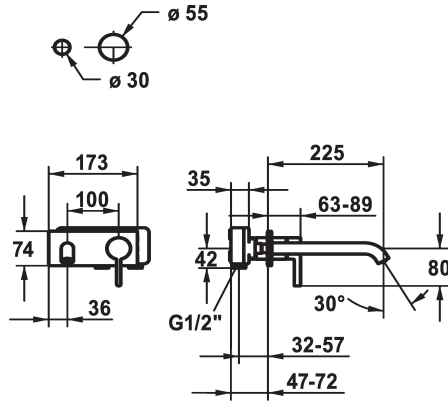

## KWC BEVO

Trim kit - Lever mixer - Basin

Modell-Linie: BEVO | 11.422.034.176

Hanat | Käsi käyttöiset hanat

KWC-No.
<b>124619</b> chromeline, A 175, Trim kit
<b>124620</b> chromeline, A 225, Trim kit
<b>125022</b> matt black, A 175, Trim kit
<b>125023</b> matt black, A 225, Trim kit
<b>125049</b> brushed steel, A 175, Trim kit
<b>125050</b> brushed steel, A 225, Trim kit

ATT-KWC-FARBCODE	Projection_A
chromeline	A175
chromeline	A225
brushed steel	A175
brushed steel	A225

- \* Trim kit Lever mixer
- \* EcoProtect - water-saving device
- \* Fixed spout
- Neoperl® Caché® CS, Coin Slot
- \* OptimalSpace - ample space for washing or working
- \* KWC cartridge M 35 H

- with ceramic discs
- flow rate and temperature continuously variable
- \* To be ordered separately:
- Unit for concealed installation ½" 39.001.401.931
- \* To be ordered separately (optional or if necessary):
- Extension set 20 mm Z.536.333

### Tekniset tiedot

A_Spout_Spray
Spout
Halkaisija
Handling
ATT-KWC-FARBCODE
Installation_type
Faucet_typ
G_Acoustic_group
ATT-KWC-UNTERPUTZ
Projection_A
EnergyLabelCH
Materiaali
lviCode

5 l/min (3 bar)
Kiinnitetty
173x74
frontbedient
matt black
Seinäasennus
01
yes
FM-Set
A225
A
Messinki
0