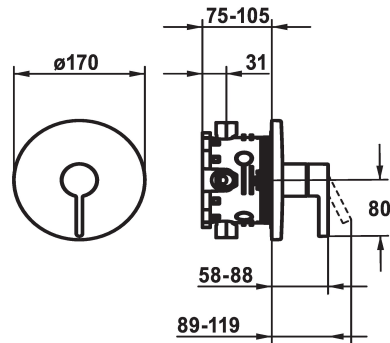

KWC BEVO Trim kit - Lever mixer - Shower

Modell-Linie: BEVO | 21.424.500.176
Showers | Manual shower

KWC-No.

124632
chromeline, Trim kit

125025
matt black, Trim kit

125052
brushed steel, Trim kit

Color code

chromeline

matt black

brushed steel

* Trim kit with function unit
* Outflow top or below
* KWC cartridge M 35 H
- with ceramic discs
- flow rate and temperature continuously variable
* Scope of delivery:

- Function unit, lever, cap, sleeve, cover plate, holder for escutcheon
- Fastening of the cover plate without screws
* To be ordered separately:
- Unit for concealed installation KWC BLUEBOX®
½", without shut-off valve, 39.999.900.931
¾" (½"), with shut-off valve, 39.999.910.931

Technical Data

Flow rate
Diameter
Handling
Color code
Installation type
Faucet_typ
Acoustic group
Concealed unit
Energy label
material

19 l/min (3 bar)
D170
front lever
matt black
Wall mounted
Faucet
yes
Trim kit
C
Brass