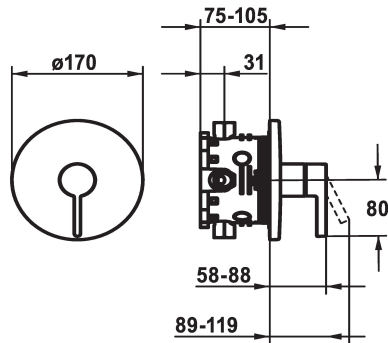

KWC BEVO Trim kit - Lever mixer - Shower

Modell-Linie: BEVO | 21.424.500.176
Duschar | Hydraulické sprchy

KWC-No.

124632
chromeline, Trim kit

125025
matt black, Trim kit

125052
brushed steel, Trim kit

ATT-KWC-FARBCODE

chromeline

matt black

brushed steel

* Trim kit with function unit
* Outflow top or below
* KWC cartridge M 35 H
- with ceramic discs
- flow rate and temperature continuously variable
* Scope of delivery:

- Function unit, lever, cap, sleeve, cover plate, holder for escutcheon
- Fastening of the cover plate without screws
* To be ordered separately:
- Unit for concealed installation KWC BLUEBOX®
½", without shut-off valve, 39.999.900.931
¾" (½"), with shut-off valve, 39.999.910.931

Modell-Linie: BEVO | 21.424.500.176

Duschar | Hydraulické sprchy

Cartridge M 35 H

538327

Z.537.582
