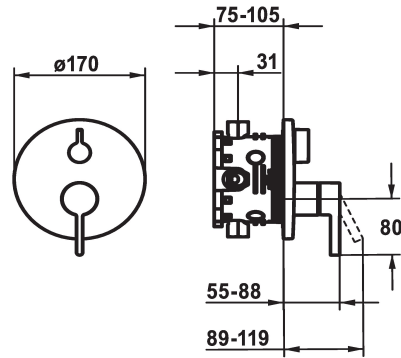

KWC BEVO Trim kit - Lever mixer - Tub

Modell-Linie: BEVO | 20.424.500.176
Showers | Exposed bath mixer

KWC-No.
124634 chromeline, Trim kit
124636 chromeline, Trim kit, with vacuum breaker
125027 matt black, Trim kit
125028 matt black, Trim kit, with vacuum breaker
125054 brushed steel, Trim kit
125055 brushed steel, Trim kit, with vacuum breaker

* Trim kit with function unit
* Outflow top and below
* Turning handle for diverter
* KWC cartridge M 35 H
- with ceramic discs
- flow rate and temperature continuously variable
* Scope of delivery:

- Function unit, lever, cap, sleeve, cover plate, holder for escutcheon, diverter
- Fastening of the cover plate without screws
* To be ordered separately:
- Unit for concealed installation KWC BLUEBOX®
½", without shut-off valve, 39.999.900.931
¾" (½"), with shut-off valve, 39.999.910.931

Technical Data
Flow rate
Diameter
Handling
Color code
Installation_type
Faucet_typ
Acoustic group
Concealed_unit
Energy Label
material

19 l/min (3 bar)
D170
front lever
matt black
Wall mounted
Faucet
Battery1
Trim kit
C
MESSING

Spare Parts

KWC BEVO

Trim kit - Lever mixer - Tub

Modell-Linie: BEVO | 20.424.500.176
Showers | Exposed bath mixer

Cartridge M 35 H

538327
Z.537.582
