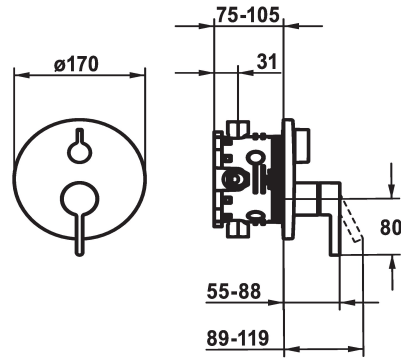

KWC BEVO Trim kit - Lever mixer - Tub

Modell-Linie: BEVO | 20.424.500.176
Showers | Exposed bath mixer

KWC-No.
124634 chromeline, Trim kit
124636 chromeline, Trim kit, with vacuum breaker
125027 matt black, Trim kit
125028 matt black, Trim kit, with vacuum breaker
125054 brushed steel, Trim kit
125055 brushed steel, Trim kit, with vacuum breaker

* Trim kit with function unit
* Outflow top and below
* Turning handle for diverter
* KWC cartridge M 35 H
- with ceramic discs
- flow rate and temperature continuously variable
* Scope of delivery:

- Function unit, lever, cap, sleeve, cover plate, holder for escutcheon, diverter
- Fastening of the cover plate without screws
* To be ordered separately:
- Unit for concealed installation KWC BLUEBOX®
½", without shut-off valve, 39.999.900.931
¾" (½"), with shut-off valve, 39.999.910.931

Technical Data
Flow rate
Diameter
Handling
Color code
Installation type
Faucet_typ
Acoustic group
Concealed unit
Energy label
material

19 l/min (3 bar)
D170
front lever
matt black
Wall mounted
Faucet
yes
Trim kit
C
MESSING

Spare Parts

KWC BEVO

Trim kit - Lever mixer - Tub

Modell-Linie: BEVO | 20.424.500.176
Showers | Exposed bath mixer

Cartridge M 35 H

538327
Z.537.582
