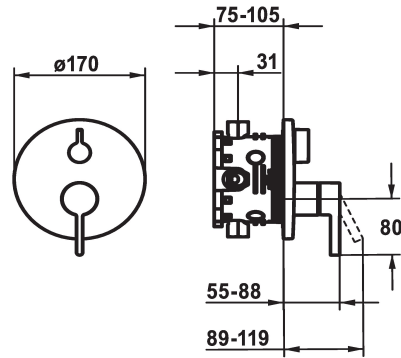

KWC BEVO Trim kit - Lever mixer - Tub

Modell-Linie: BEVO | 20.424.500.176
Showers | Exposed bath mixer

KWC-No.
124634 chromeline, Trim kit
124636 chromeline, Trim kit, with vacuum breaker
125027 matt black, Trim kit
125028 matt black, Trim kit, with vacuum breaker
125054 brushed steel, Trim kit
125055 brushed steel, Trim kit, with vacuum breaker

* Trim kit with function unit
* Outflow top and below
* Turning handle for diverter
* KWC cartridge M 35 H
- with ceramic discs
- flow rate and temperature continuously variable
* Scope of delivery:

- Function unit, lever, cap, sleeve, cover plate, holder for escutcheon, diverter
- Fastening of the cover plate without screws
* To be ordered separately:
- Unit for concealed installation KWC BLUEBOX®
½", without shut-off valve, 39.999.900.931
¾" (½"), with shut-off valve, 39.999.910.931

Technical Data
Flow rate
Diameter
Handling
Color code
Installation type
Faucet_typ
Acoustic group
Concealed unit
Energy label
material

19 l/min (3 bar)
D170
front lever
matt black
Wall mounted
Faucet
yes
Trim kit
C
Brass

Spare Parts

KWC BEVO

Trim kit - Lever mixer - Tub

Modell-Linie: BEVO | 20.424.500.176
Showers | Exposed bath mixer

Cartridge M 35 H

538327
Z.537.582
