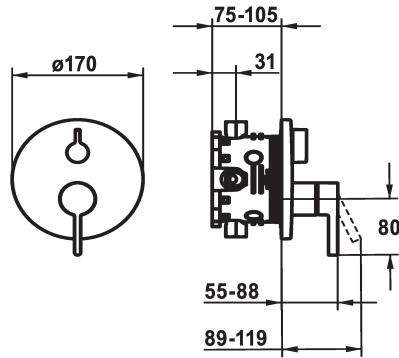

KWC BEVO Trim kit - Lever mixer - Tub

Modell-Linie: BEVO | 20.424.500.176
Suihkut ja suihkupaneelit | Allashanat

KWC-No.
124634 chromeline, Trim kit
124636 chromeline, Trim kit, with vacuum breaker
125027 matt black, Trim kit
125028 matt black, Trim kit, with vacuum breaker
125054 brushed steel, Trim kit
125055 brushed steel, Trim kit, with vacuum breaker

ATT-KWC-FARBCODE	ATT-KWC-UNTERPUTZ
chromeline	FM-Set
chromeline	FM-Set mit SI
matt black	FM-Set
matt black	FM-Set mit SI
brushed steel	FM-Set
brushed steel	FM-Set mit SI

* Trim kit with function unit
* Outflow top and below
* Turning handle for diverter
* KWC cartridge M 35 H
- with ceramic discs
- flow rate and temperature continuously variable
* Scope of delivery:

- Function unit, lever, cap, sleeve, cover plate, holder for escutcheon, diverter
- Fastening of the cover plate without screws
* To be ordered separately:
- Unit for concealed installation KWC BLUEBOX®
½", without shut-off valve, 39.999.900.931
¾" (½"), with shut-off valve, 39.999.910.931

Varaosat

KWC BEVO

Trim kit - Lever mixer - Tub

Modell-Linie: BEVO | 20.424.500.176
Suihkut ja suihkupaneelit | Allashanat

Cartridge M 35 H

538327
Z.537.582
