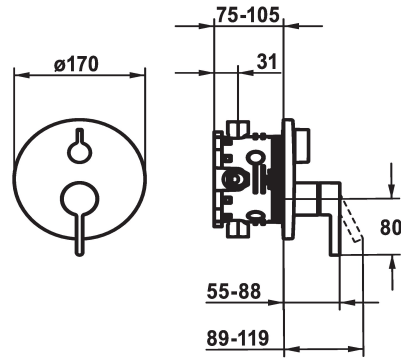

## KWC BEVO Trim kit - Lever mixer - Tub

Modell-Linie: BEVO | 20.424.500.176  
Douches | Badkranen

### KWC-No.

**124634**  
chromeline, Trim kit

**124636**  
chromeline, Trim kit, with vacuum breaker

**125027**  
matt black, Trim kit

**125028**  
matt black, Trim kit, with vacuum breaker

**125054**  
brushed steel, Trim kit

### Technical Data

Doorstroomhoeveelheid

19 l/min (3 bar)

Diameter

D170

Bediening

frontbedient

Kleurcode