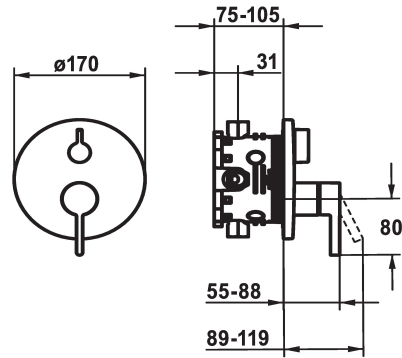

KWC BEVO Trim kit - Lever mixer - Tub

Modell-Linie: BEVO | 20.424.500.176
Duschar | Badkarsarmaturer

KWC-No.
124634 chromeline, Trim kit
124636 chromeline, Trim kit, with vacuum breaker
125027 matt black, Trim kit
125028 matt black, Trim kit, with vacuum breaker
125054 brushed steel, Trim kit
125055 brushed steel, Trim kit, with vacuum breaker

ATT-KWC-FARBCODE	ATT-KWC-UNTERPUTZ
chromeline	FM-Set
chromeline	FM-Set mit SI
matt black	FM-Set
matt black	FM-Set mit SI
brushed steel	FM-Set
brushed steel	FM-Set mit SI

* Trim kit with function unit
* Outflow top and below
* Turning handle for diverter
* KWC cartridge M 35 H
- with ceramic discs
- flow rate and temperature continuously variable
* Scope of delivery:

- Function unit, lever, cap, sleeve, cover plate, holder for escutcheon, diverter
- Fastening of the cover plate without screws
* To be ordered separately:
- Unit for concealed installation KWC BLUEBOX®
½", without shut-off valve, 39.999.900.931
¾" (½"), with shut-off valve, 39.999.910.931

Reservdelar

KWC BEVO

Trim kit - Lever mixer - Tub

Modell-Linie: BEVO | 20.424.500.176
Duschar | Badkarsarmaturen

Cartridge M 35 H

538327
Z.537.582
