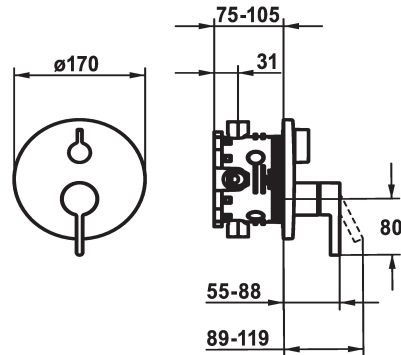

KWC BEVO Trim kit - Lever mixer - Tub

Modell-Linie: BEVO | 20.424.510.176
Sprchové armatury | Vanové armatury

KWC-No.

124634 chromeline, Trim kit
124636 chromeline, Trim kit, with vacuum breaker
125027 matt black, Trim kit
125028 matt black, Trim kit, with vacuum breaker
125054 brushed steel, Trim kit
125055 brushed steel, Trim kit, with vacuum breaker

ATT-KWC-FARBCODE

chromeline
chromeline
matt black
matt black
brushed steel
brushed steel

ATT-KWC-UNTERPUTZ

FM-Set
FM-Set mit SI
FM-Set
FM-Set mit SI
FM-Set
FM-Set mit SI

- * Trim kit with function unit
- * Outflow top and below
- * Turning handle for diverter
- * KWC cartridge M 35 H
- with ceramic discs
- flow rate and temperature continuously variable
- * Scope of delivery:

- Function unit, lever, cap, sleeve, cover plate, holder for escutcheon, diverter
- Fastening of the cover plate without screws
- * To be ordered separately:
- Unit for concealed installation KWC BLUEBOX®
- ½", without shut-off valve, 39.999.900.931
- ¾" (½"), with shut-off valve, 39.999.910.931

Náhradní díly

KWC BEVO

Trim kit - Lever mixer - Tub

Modell-Linie: BEVO | 20.424.510.176
Sprchové armatury | Vanové armatury

Cartridge M 35 H

538327
Z.537.582
