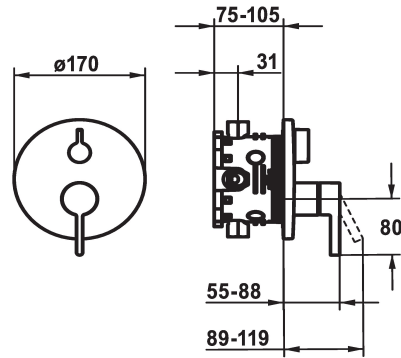

## KWC BEVO Trim kit - Lever mixer - Tub

Modell-Linie: BEVO | 20.424.510.176  
Showers | Exposed bath mixer

KWC-No.
<b>124634</b> chromeline, Trim kit
<b>124636</b> chromeline, Trim kit, with vacuum breaker
<b>125027</b> matt black, Trim kit
<b>125028</b> matt black, Trim kit, with vacuum breaker
<b>125054</b> brushed steel, Trim kit
<b>125055</b> brushed steel, Trim kit, with vacuum breaker

- \* Trim kit with function unit
- \* Outflow top and below
- \* Turning handle for diverter
- \* KWC cartridge M 35 H
- with ceramic discs
- flow rate and temperature continuously variable
- \* Scope of delivery:

- Function unit, lever, cap, sleeve, cover plate, holder for escutcheon, diverter
- Fastening of the cover plate without screws
- \* To be ordered separately:
- Unit for concealed installation KWC BLUEBOX®
- ½", without shut-off valve, 39.999.900.931
- ¾" (½"), with shut-off valve, 39.999.910.931

Technical Data
Flow rate
Diameter
Handling
Color code
Installation_type
Faucet_typ
Acoustic group
Concealed_unit
Energy Label
material

19 l/min (3 bar)
D170
front lever
matt black
Wall mounted
Faucet
Battery1
Trim kit, with vacuum breaker
C
Brass