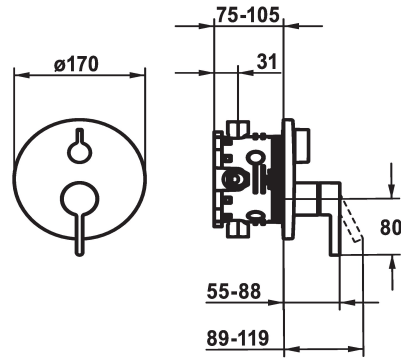

KWC BEVO Trim kit - Lever mixer - Tub

Modell-Linie: BEVO | 20.424.510.176
Suihkut ja suihkupaneelit | Allashanat

KWC-No.
124634 chromeline, Trim kit
124636 chromeline, Trim kit, with vacuum breaker
125027 matt black, Trim kit
125028 matt black, Trim kit, with vacuum breaker
125054 brushed steel, Trim kit
125055 brushed steel, Trim kit, with vacuum breaker

ATT-KWC-FARBCODE	ATT-KWC-UNTERPUTZ
chromeline	FM-Set
chromeline	FM-Set mit SI
matt black	FM-Set
matt black	FM-Set mit SI
brushed steel	FM-Set
brushed steel	FM-Set mit SI

* Trim kit with function unit
* Outflow top and below
* Turning handle for diverter
* KWC cartridge M 35 H
- with ceramic discs
- flow rate and temperature continuously variable
* Scope of delivery:

- Function unit, lever, cap, sleeve, cover plate, holder for escutcheon, diverter
- Fastening of the cover plate without screws
* To be ordered separately:
- Unit for concealed installation KWC BLUEBOX®
½", without shut-off valve, 39.999.900.931
¾" (½"), with shut-off valve, 39.999.910.931

Varaosat

KWC BEVO

Trim kit - Lever mixer - Tub

Modell-Linie: BEVO | 20.424.510.176
Suihkut ja suihkupaneelit | Allashanat

Cartridge M 35 H

538327
Z.537.582
