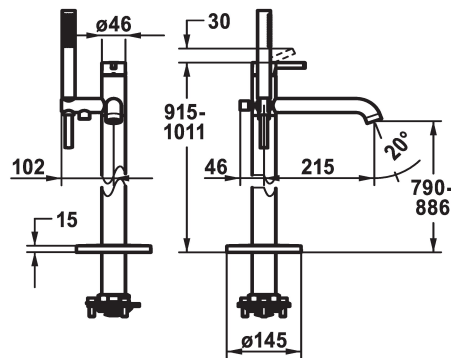

## KWC BEVO Lever mixer - Tub

Modell-Linie: BEVO | 20.421.093.176  
Sprchové armatury | Vanové armatury

### KWC-No.

**124791**  
chromeline, A 215, with hand shower and hose

**125030**  
matt black, A 215, with hand shower and hose

**125057**  
brushed steel, A 215, with hand shower and hose

- \* Lever mixer
- \* For freestanding tub
- \* Integrated check valve in the hose outlet
- \* with shower holder
- \* Fixed spout
- Neoperl® SLIM®
- \* KWC cartridge M 35 OP
- with ceramic discs

### ATT-KWC-FARBCODE

chromeline

matt black

brushed steel

- flow rate and temperature continuously variable
- temperature limitation
- \* Scope of delivery:
- Hand shower KWC FIT-X slim 26.000.103.176
- Shower hose 1500 mm, plastic 26.001.033.176
- \* To be ordered separately:
- Unit for concealed installation 39.000.602.931

Faucet\_typ

Measure\_Height

G\_Acoustic\_group

ATT-KWC-G\_BRAUSENABGANG

Projection\_A

EnergyLabelCH

ATT-KWC-MASS-WASSERAUSTRITT

Materiál