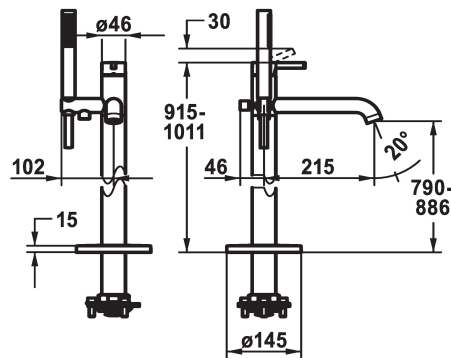

KWC BEVO Lever mixer - Tub

Modell-Linie: BEVO | 20.421.093.176
Armatura natryskowa | Baterie wannowe

KWC-No.

124791
chromeline, A 215, with hand shower and hose

125030
matt black, A 215, with hand shower and hose

125057
brushed steel, A 215, with hand shower and hose

- * Lever mixer
- * For freestanding tub
- * Integrated check valve in the hose outlet
- * with shower holder
- * Fixed spout
- Neoperl® SLIM®
- * KWC cartridge M 35 OP
- with ceramic discs

ATT-KWC-FARBCODE

chromeline

matt black

brushed steel

- flow rate and temperature continuously variable
- temperature limitation
- * Scope of delivery:
 - Hand shower KWC FIT-X slim 26.000.103.176
 - Shower hose 1500 mm, plastic 26.001.033.176
- * To be ordered separately:
 - Unit for concealed installation 39.000.602.931