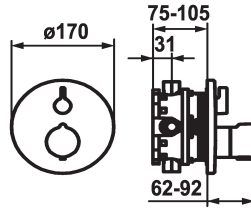

## KWC SHOWERCULTURE Trim kit - Thermostatic mixer - Shower

Modell-Linie: **SHOWERCULTURE** | 21.004.802.176  
Ventily | Termostatické směšovací ventily

### KWC-No.

**124011**  
chromeline, Trim kit

**125032**  
matt black, Trim kit

**125059**  
brushed steel, Trim kit

- escutcheon handle to control flow
- Fastening of the cover plate without screws
- \* To be ordered separately:  
- Unit for concealed installation KWC BLUEBOX®  
1/2", without shut-off valve, 39.999.900.931  
3/4" (1/2"), with shut-off valve, 39.999.910.931

ATT-KWC-UNTERPUTZ

EnergyLabelCH

Materiál

19 l/min (3 bar)

D170

frontbedient

matt black

montáž na stěnu