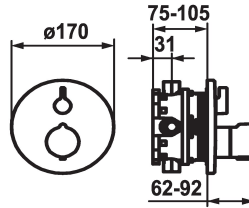

KWC SHOWERCULTURE Trim kit - Thermostatic mixer - Shower

Modell-Linie: **SHOWERCULTURE** | 21.004.802.176
Valves | Thermostatic mixing valve

KWC-No.

124011
chromeline, Trim kit

125032
matt black, Trim kit

125059
brushed steel, Trim kit

Color code

chromeline

matt black

brushed steel

- * Trim kit with thermostatic function unit style
- * Outflow top or below
- * SkinProtect - Safety stop prevents scalding
- * Turning handle to control flow
- * Inherently safe against backflow
- * Scope of delivery:
- Function unit, temperature lever, sleeve, cover plate, holder for

- escutcheon handle to control flow
- Fastening of the cover plate without screws
- * To be ordered separately:
- Unit for concealed installation KWC BLUEBOX®
1/2", without shut-off valve, 39.999.900.931
3/4" (1/2"), with shut-off valve, 39.999.910.931

Technical Data

Flow rate
Diameter
Handling
Color code
Installation type
Faucet_typ
Acoustic group
Concealed unit
Energy label
material

19 l/min (3 bar)
D170
front lever
matt black
Wall mounted
Display
yes
Trim kit
C
Brass