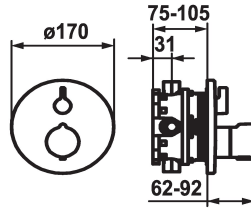

## KWC SHOWERCULTURE Trim kit - Thermostatic mixer - Shower

Modell-Linie: **SHOWERCULTURE** | 21.004.802.176  
Valves | Termostaattiset sekoitusventtiilit

### KWC-No.

**124011**  
chromeline, Trim kit

**125032**  
matt black, Trim kit

**125059**  
brushed steel, Trim kit

- escutcheon handle to control flow
- Fastening of the cover plate without screws
- \* To be ordered separately:  
- Unit for concealed installation KWC BLUEBOX®  
1/2", without shut-off valve, 39.999.900.931  
3/4" (1/2"), with shut-off valve, 39.999.910.931