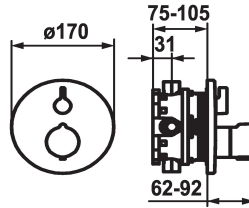

KWC SHOWERCULTURE Trim kit - Thermostatic mixer - Tub

Modell-Linie: **SHOWERCULTURE** | 20.004.802.176
Valves | Thermostatic mixing valve

KWC-No.
124012 chromeline, Trim kit
124013 chromeline, Trim kit, with vacuum breaker
125034 matt black, Trim kit
125035 matt black, Trim kit, with vacuum breaker
125061 brushed steel, Trim kit
125062 brushed steel, Trim kit, with vacuum breaker

- escutcheon handle to control flow and for diverter
- Fastening of the cover plate without screws
- * To be ordered separately:
- Unit for concealed installation KWC BLUEBOX®
1/2", without shut-off valve, 39.999.900.931
3/4" (1/2"), with shut-off valve, 39.999.910.931

Technical Data
Flow rate
Diameter
Handling
Color code
Installation type
Faucet_typ
Acoustic group
Concealed unit
Energy label
material

19 l/min (3 bar)
D170
front lever
matt black
Wall mounted
Display
yes
Trim kit
C
Brass