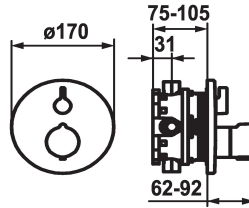

## KWC SHOWERCULTURE Trim kit - Thermostatic mixer - Tub

Modell-Linie: **SHOWERCULTURE | 20.004.802.176**  
Ventiler | Termostatiska blandningsventiler

### KWC-No.

<b>124012</b> chromeline, Trim kit
<b>124013</b> chromeline, Trim kit, with vacuum breaker
<b>125034</b> matt black, Trim kit
<b>125035</b> matt black, Trim kit, with vacuum breaker
<b>125061</b> brushed steel, Trim kit
<b>125062</b> brushed steel, Trim kit, with vacuum breaker

### Technical Data

ATT-KWC-A_ABGANG_UP
Diameter
Handling
ATT-KWC-FARBCODE
Installation_type
Faucet_typ
G_Acoustic_group
ATT-KWC-UNTERPUTZ
EnergyLabelCH
Material

19 l/min (3 bar)
D170
frontbedient
matt black
Väggmontering
04
1
FM-Set
C
Mässing