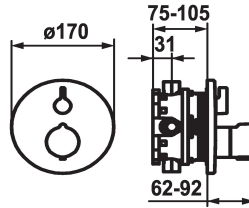

KWC SHOWERCULTURE Trim kit - Thermostatic mixer - Tub

Modell-Linie: **SHOWERCULTURE** | 20.004.812.176
Valves | Thermostatic mixing valve

KWC-No.

124012
chromeline, Trim kit

124013
chromeline, Trim kit, with vacuum breaker

125034
matt black, Trim kit

125035
matt black, Trim kit, with vacuum breaker

125061
brushed steel, Trim kit

125062
brushed steel, Trim kit, with vacuum breaker

Color code

chromeline

chromeline

matt black

- escutcheon handle to control flow and for diverter
- Fastening of the cover plate without screws
- * To be ordered separately:
 - Unit for concealed installation KWC BLUEBOX®
 - ½", without shut-off valve, 39.999.900.931
 - ¾" (½"), with shut-off valve, 39.999.910.931

Technical Data

Flow rate
Diameter
Handling
Color code
Installation type
Faucet_typ
Acoustic group
Concealed unit
Energy label
material

19 l/min (3 bar)
D170
front lever
matt black
Wall mounted
Display
yes
Trim kit, with vacuum breaker
C
Brass