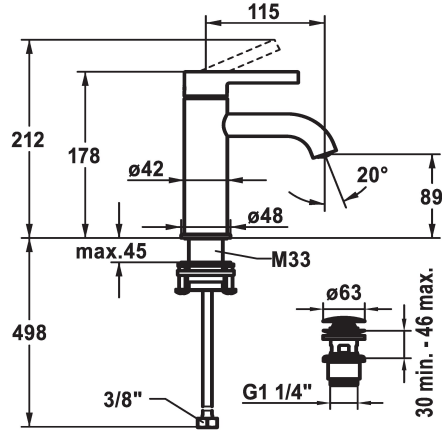

KWC BEVO Lever mixer - Basin

Modell-Linie: BEVO | 12.421.641.177FL
Umyvadlové armatury | Hydraulické armatury

KWC-No.

125016
matt black, A 115, flexible connection hoses, with Push Open

125017
matt black, A 115, flexible connection hoses, without pop-up valve

125043
brushed steel, A 115, flexible connection hoses, with Push Open

125044
brushed steel, A 115, flexible connection hoses, without pop-up valve

- * Lever mixer
- * EcoProtect - water-saving device
- * Fixed spout
- Neoperl® Caché® CS, Coin Slot
- * KWC cartridge M 35 OP
- with ceramic discs
- flow rate and temperature continuously variable

brushed steel

brushed steel

- temperature limitation
- * Flexible connection hoses 3/8"
- * QuickInstallation - Fastening via threaded connection with locking screws
- * Mounting hole size 63 mm
- * Scope of delivery:
- KWC pop-up valve Push Open 2 in 1 Z.538.321.177

Faucet_typ

Measure_Height

G_Acoustic_group

Projection_A

EnergyLabelCH

ATT-KWC-MASS-WASSERAUSTRITT

Material

5 l/min (3 bar)