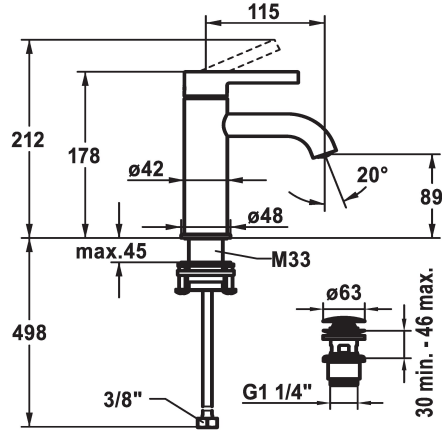

KWC BEVO Lever mixer - Basin

Modell-Linie: BEVO | 12.421.641.177FL
Taps | Manual taps

KWC-No.

125016
matt black, A 115, flexible connection hoses, with Push Open

125017
matt black, A 115, flexible connection hoses, without pop-up valve

125043
brushed steel, A 115, flexible connection hoses, with Push Open

125044
brushed steel, A 115, flexible connection hoses, without pop-up valve

- * Lever mixer
- * EcoProtect - water-saving device
- * Fixed spout
- Neoperl® Caché® CS, Coin Slot
- * KWC cartridge M 35 OP
- with ceramic discs
- flow rate and temperature continuously variable

brushed steel

brushed steel

- temperature limitation
- * Flexible connection hoses 3/8"
- * QuickInstallation - Fastening via threaded connection with locking screws
- * Mounting hole size ø35 mm
- * Scope of delivery:
- KWC pop-up valve Push Open 2 in 1 Z.538.321.177

Technical Data

Flow rate
Pop-up_valve
Connection
Spout
Handling
Color code
Installation_type
Faucet_typ
Dimension Height
Acoustic group
Projection_A
Energy Label
Dimension Water outlet
material

5 l/min (3 bar)
with Push open
Flexible connection hoses
fixed
top lever
brushed steel
Pillar installation
Faucet
178
Battery1
A 115
A
89
Brass