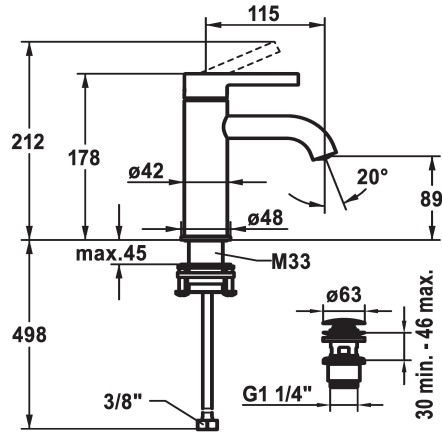

KWC BEVO Lever mixer - Basin

Modell-Linie: BEVO | 12.421.641.177FL
Hanat | Käsi käyttöiset hanat

KWC-No.

125016
matt black, A 115, flexible connection hoses, with Push Open

125017
matt black, A 115, flexible connection hoses, without pop-up valve

125043
brushed steel, A 115, flexible connection hoses, with Push Open

125044
brushed steel, A 115, flexible connection hoses, without pop-up valve

- * Lever mixer
- * EcoProtect - water-saving device
- * Fixed spout
- Neoperl® Caché® CS, Coin Slot
- * KWC cartridge M 35 OP
- with ceramic discs
- flow rate and temperature continuously variable

brushed steel

brushed steel

- temperature limitation
- * Flexible connection hoses 3/8"
- * QuickInstallation - Fastening via threaded connection with locking screws
- * Mounting hole size ø35 mm
- * Scope of delivery:
- KWC pop-up valve Push Open 2 in 1 Z.538.321.177

Faucet_typ

Measure_Height

G_Acoustic group

Projection_A

EnergyLabelCH

ATT-KWC-MASS-WASSERAUSTRITT

Materiaali

IviCode