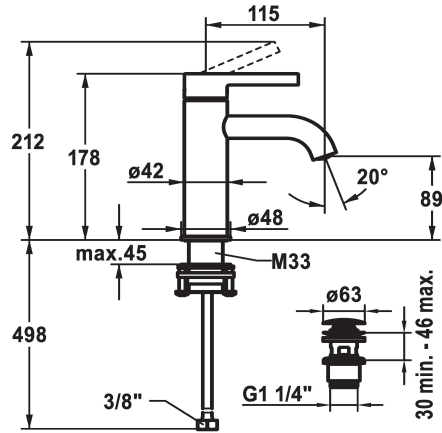

KWC BEVO Lever mixer - Basin

Modell-Linie: BEVO | 12.421.641.177FL
Kranar | Hydraulické armatúry

KWC-No.
125016 matt black, A 115, flexible connection hoses, with Push Open
125017 matt black, A 115, flexible connection hoses, without pop-up valve
125043 brushed steel, A 115, flexible connection hoses, with Push Open
125044 brushed steel, A 115, flexible connection hoses, without pop-up valve

ATT-KWC-ABLAUFGARNITUR	ATT-KWC-FARBCODE
mit_Push_open	matt black
ohne_Ablaufgarnitur	matt black
mit_Push_open	brushed steel
ohne_Ablaufgarnitur	brushed steel

- * Lever mixer
- * EcoProtect - water-saving device
- * Fixed spout
- Neoperl® Caché® CS, Coin Slot
- * KWC cartridge M 35 OP
- with ceramic discs
- flow rate and temperature continuously variable

- temperature limitation
- * Flexible connection hoses 3/8"
- * QuickInstallation - Fastening via threaded connection with locking screws
- * Mounting hole size ø35 mm
- * Scope of delivery:
- KWC pop-up valve Push Open 2 in 1 Z.538.321.177

Technical Data
A_Spout_Spray
ATT-KWC-ABLAUFGARNITUR
Connection
ATT-KWC-AUSLAUF
Handling
ATT-KWC-FARBCODE
Installation_type
Faucet_typ
Measure_Height
G_Acoustic_group
Projection_A
EnergyLabelCH
ATT-KWC-MASS-WASSERAUSTRITT
Material