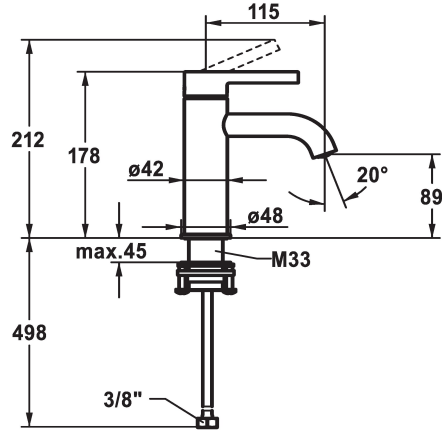

KWC BEVO Lever mixer - Basin

Modell-Linie: BEVO | 12.421.051.177FL
Umyvadlové armatury | Hydraulické armatury

KWC-No.

125016
matt black, A 115, flexible connection hoses, with Push Open

125017
matt black, A 115, flexible connection hoses, without pop-up valve

125043
brushed steel, A 115, flexible connection hoses, with Push Open

125044
brushed steel, A 115, flexible connection hoses, without pop-up valve

- * Lever mixer
- * EcoProtect - water-saving device
- * Fixed spout
- Neoperl® Caché® CS, Coin Slot
- * KWC cartridge M 35 OP
- with ceramic discs

brushed steel

brushed steel

- flow rate and temperature continuously variable
- temperature limitation
- * Flexible connection hoses 3/8"
- * QuickInstallation - Fastening via threaded connection with locking screws
- * Mounting hole size ø35 mm

Faucet_typ

Measure_Height

G_Acoustic_group

Projection_A

EnergyLabelCH

ATT-KWC-MASS-WASSERAUSTRITT

Materiál

5 l/min (3 bar)