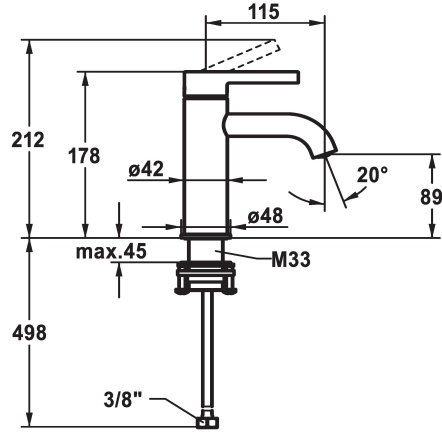

KWC BEVO Lever mixer - Basin

Modell-Linie: BEVO | 12.421.051.177FL
Taps | Manual taps

KWC-No.
125016 matt black, A 115, flexible connection hoses, with Push Open
125017 matt black, A 115, flexible connection hoses, without pop-up valve
125043 brushed steel, A 115, flexible connection hoses, with Push Open
125044 brushed steel, A 115, flexible connection hoses, without pop-up valve

- flow rate and temperature continuously variable
- temperature limitation
- * Flexible connection hoses 3/8"
- * QuickInstallation - Fastening via threaded connection with locking screws
- * Mounting hole size ø35 mm

Technical Data
Flow rate
pop-up valve
Connection
Spout
Handling
Color code
Installation type
Faucet_typ
Measure Height
Acoustic group
Projection A
Energy label
Dimension Water outlet
material

5 l/min (3 bar)
without pop-up valve
Flexible connection hoses
fixed
top lever
brushed steel
Pillar installation
Faucet
178
yes
A 115
A
89
Brass

Spare Parts

KWC BEVO
Lever mixer - Basin

Modell-Linie: BEVO | 12.421.051.177FL
Taps | Manual taps

Cartridge M 35 OP

538331
Z.537.710
