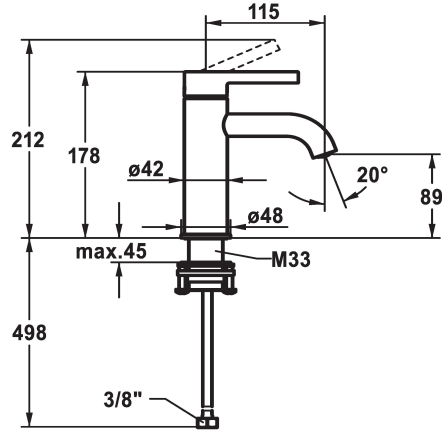

KWC BEVO Lever mixer - Basin

Modell-Linie: BEVO | 12.421.051.177FL
Hanat | Käsi­käyt­toiset hanat

KWC-No.

125016
matt black, A 115, flexible connection hoses, with Push Open

125017
matt black, A 115, flexible connection hoses, without pop-up valve

125043
brushed steel, A 115, flexible connection hoses, with Push Open

125044
brushed steel, A 115, flexible connection hoses, without pop-up valve

- * Lever mixer
- * EcoProtect - water-saving device
- * Fixed spout
- Neoperl® Caché® CS, Coin Slot
- * KWC cartridge M 35 OP
- with ceramic discs

brushed steel

brushed steel

- flow rate and temperature continuously variable
- temperature limitation
- * Flexible connection hoses 3/8"
- * QuickInstallation - Fastening via threaded connection with locking screws
- * Mounting hole size ø35 mm

Faucet_typ

Measure_Height

G_Acoustic_group

Projection_A

EnergyLabelCH

ATT-KWC-MASS-WASSERAUSTRITT

Materiaali

lviCode