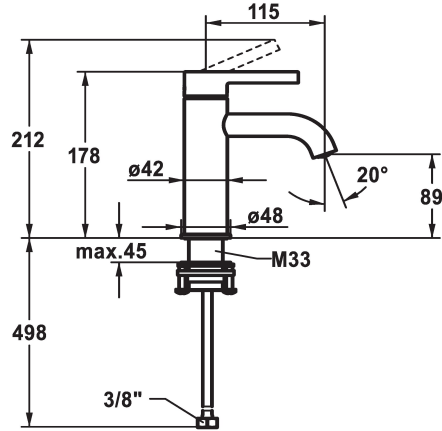

## KWC BEVO Lever mixer - Basin

Modell-Linie: BEVO | 12.421.051.177FL  
Armatura umywalkowa | Armatura jednouchwytywa

**125044**  
brushed steel, A 115, flexible connection hoses, without pop-up valve

- \* Lever mixer
- \* EcoProtect - water-saving device
- \* Fixed spout
- Neoperl® Caché® CS, Coin Slot
- \* KWC cartridge M 35 OP
- with ceramic discs

### ATT-KWC-FARBCODE

matt black

matt black

brushed steel

brushed steel

- flow rate and temperature continuously variable
- temperature limitation
- \* Flexible connection hoses 3/8"
- \* QuickInstallation - Fastening via threaded connection with locking screws
- \* Mounting hole size ø35 mm

Faucet\_typ

Dimension Height

G\_Acoustic\_group

Projection\_A

EnergyLabelCH

ATT-KWC-MASS-WASSERAUSTRITT

Material

5 l/min (3 bar)