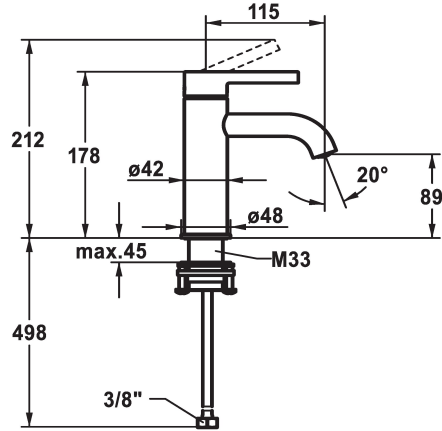

## KWC BEVO Lever mixer - Basin

Modell-Linie: BEVO | 12.421.051.177FL  
Kranar | Hydraulické armatury

**125044**  
brushed steel, A 115, flexible connection hoses, without pop-up valve

- \* Lever mixer
- \* EcoProtect - water-saving device
- \* Fixed spout
- Neoperl® Caché® CS, Coin Slot
- \* KWC cartridge M 35 OP
- with ceramic discs

### ATT-KWC-FARBCODE

matt black

matt black

brushed steel

brushed steel

- flow rate and temperature continuously variable
- temperature limitation
- \* Flexible connection hoses 3/8"
- \* QuickInstallation - Fastening via threaded connection with locking screws
- \* Mounting hole size ø35 mm

Faucet\_typ

Measure\_Height

G\_Acoustic\_group

Projection\_A

EnergyLabelCH

ATT-KWC-MASS-WASSERAUSTRITT

Material

5 l/min (3 bar)