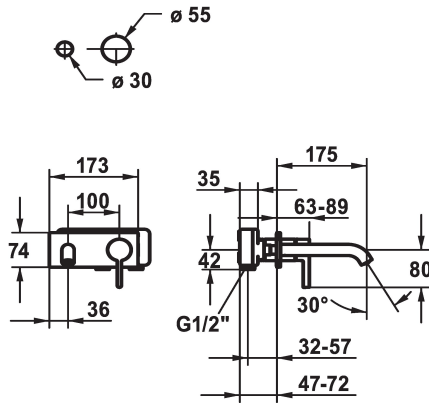

## KWC BEVO

Trim kit - Lever mixer - Basin

Modell-Linie: BEVO | 11.422.033.177

Umyvadlové armatury | Hydraulické armatury

### KWC-No.

**124619**  
chromeline, A 175, Trim kit

**124620**  
chromeline, A 225, Trim kit

**125022**  
matt black, A 175, Trim kit

**125023**  
matt black, A 225, Trim kit

**125049**  
brushed steel, A 175, Trim kit

- with ceramic discs
- flow rate and temperature continuously variable
- \* To be ordered separately:
- Unit for concealed installation ½" 39.001.401.931
- \* To be ordered separately (optional or if necessary):
- Extension set 20 mm Z.536.333

G\_Acoustic\_group

ATT-KWC-UNTERPUTZ

Projection\_A

EnergyLabelCH

Material

5 l/min (3 bar)

fixovaná

173x74