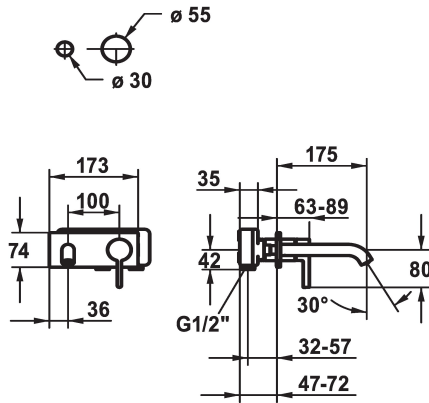

## KWC BEVO Trim kit - Lever mixer - Basin

Modell-Linie: BEVO | 11.422.033.177  
Taps | Manual taps

KWC-No.
<b>124619</b> chromeline, A 175, Trim kit
<b>124620</b> chromeline, A 225, Trim kit
<b>125022</b> matt black, A 175, Trim kit
<b>125023</b> matt black, A 225, Trim kit
<b>125049</b> brushed steel, A 175, Trim kit
<b>125050</b> brushed steel, A 225, Trim kit

Color code	Projection A
chromeline	A 175
chromeline	A 225
brushed steel	A 175
brushed steel	A 225

- \* Trim kit Lever mixer
- \* EcoProtect - water-saving device
- \* Fixed spout
- Neoperl® Caché® CS, Coin Slot
- \* OptimalSpace - ample space for washing or working
- \* KWC cartridge M 35 H

- with ceramic discs
- flow rate and temperature continuously variable
- \* To be ordered separately:
- Unit for concealed installation ½" 39.001.401.931
- \* To be ordered separately (optional or if necessary):
- Extension set 20 mm Z.536.333

Technical Data
Flow rate
Spout
Diameter
Handling
Color code
Installation type
Faucet_typ
Acoustic group
Concealed unit
Projection A
Energy label
material

5 l/min (3 bar)
fixed
173 x 74
front lever
brushed steel
Wall mounted
Faucet
yes
Trim kit
A 175
A
Brass