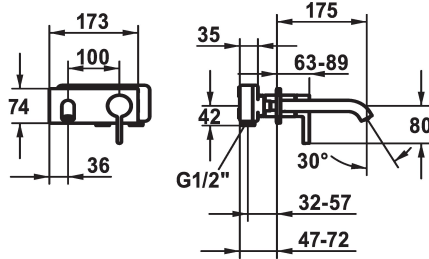

KWC BEVO

Trim kit - Lever mixer - Basin

Modell-Linie: BEVO | 11.422.033.177

Hanat | Käsi käyttöiset hanat

KWC-No.

124619
chromeline, A 175, Trim kit

124620
chromeline, A 225, Trim kit

125022
matt black, A 175, Trim kit

- with ceramic discs
- flow rate and temperature continuously variable
- * To be ordered separately:
- Unit for concealed installation ½" 39.001.401.931
- * To be ordered separately (optional or if necessary):
- Extension set 20 mm Z.536.333