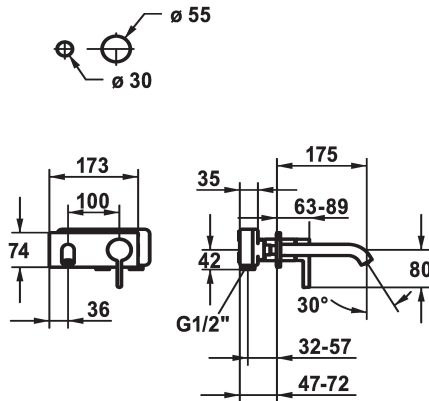

KWC BEVO

Trim kit - Lever mixer - Basin

Modell-Linie: BEVO | 11.422.033.177

Armatura umywalkowa | Armatura jednouchwytywa

KWC-No.

124619
chromeline, A 175, Trim kit

124620
chromeline, A 225, Trim kit

125022
matt black, A 175, Trim kit

Projection_A

A175

A225

A175

A225

- * Trim kit Lever mixer
- * EcoProtect - water-saving device
- * Fixed spout
- Neoperl® Caché® CS, Coin Slot
- * OptimalSpace - ample space for washing or working
- * KWC cartridge M 35 H

- with ceramic discs
- flow rate and temperature continuously variable
- * To be ordered separately:
- Unit for concealed installation ½" 39.001.401.931
- * To be ordered separately (optional or if necessary):
- Extension set 20 mm Z.536.333

G_Acoustic_group

ATT-KWC-UNTERPUTZ

Projection_A

EnergyLabelCH

Materiał

5 l/min (3 bar)

fest

173x74