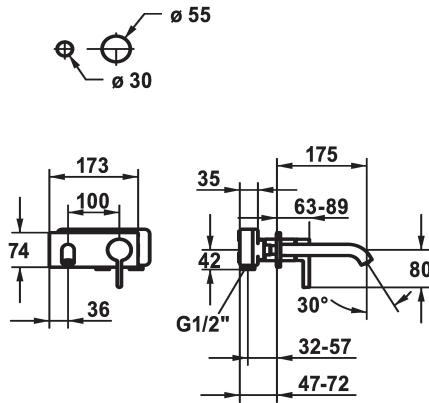

KWC BEVO Trim kit - Lever mixer - Basin

Modell-Linie: BEVO | 11.422.033.177
Kranar | Hydraulické armatúry

KWC-No.
124619 chromeline, A 175, Trim kit
124620 chromeline, A 225, Trim kit
125022 matt black, A 175, Trim kit
125023 matt black, A 225, Trim kit
125049 brushed steel, A 175, Trim kit
125050 brushed steel, A 225, Trim kit

ATT-KWC-FARBCODE	Projection_A
chromeline	A175
chromeline	A225
brushed steel	A175
brushed steel	A225

- * Trim kit Lever mixer
- * EcoProtect - water-saving device
- * Fixed spout
- Neoperl® Caché® CS, Coin Slot
- * OptimalSpace - ample space for washing or working
- * KWC cartridge M 35 H

- with ceramic discs
- flow rate and temperature continuously variable
- * To be ordered separately:
- Unit for concealed installation ½" 39.001.401.931
- * To be ordered separately (optional or if necessary):
- Extension set 20 mm Z.536.333

Technical Data

A_Spout_Spray
ATT-KWC-AUSLAUF
Diameter
Handling
ATT-KWC-FARBCODE
Installation_type
Faucet_typ
G_Acoustic_group
ATT-KWC-UNTERPUTZ
Projection_A
EnergyLabelCH
Material

5 l/min (3 bar)
fest
173x74
frontbedient
brushed steel
Väggmontering
01
1
FM-Set
A175
A
Mässing