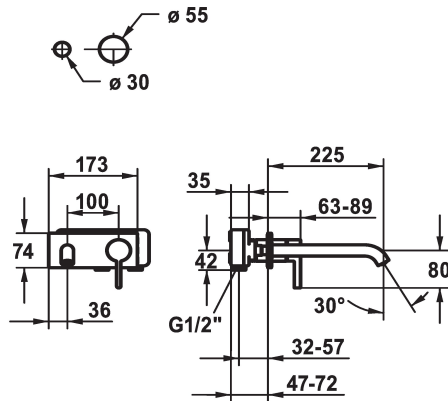

## KWC BEVO

Trim kit - Lever mixer - Basin

Modell-Linie: BEVO | 11.422.034.177

Umyvadlové armatury | Hydraulické armatury

### KWC-No.

**124619**  
chromeline, A 175, Trim kit

**124620**  
chromeline, A 225, Trim kit

**125022**  
matt black, A 175, Trim kit

**125023**  
matt black, A 225, Trim kit

**125049**  
brushed steel, A 175, Trim kit

- with ceramic discs
- flow rate and temperature continuously variable
- \* To be ordered separately:
- Unit for concealed installation ½" 39.001.401.931
- \* To be ordered separately (optional or if necessary):
- Extension set 20 mm Z.536.333

G\_Acoustic\_group

ATT-KWC-UNTERPUTZ

Projection\_A

EnergyLabelCH

Material

5 l/min (3 bar)

fixovaná

173x74