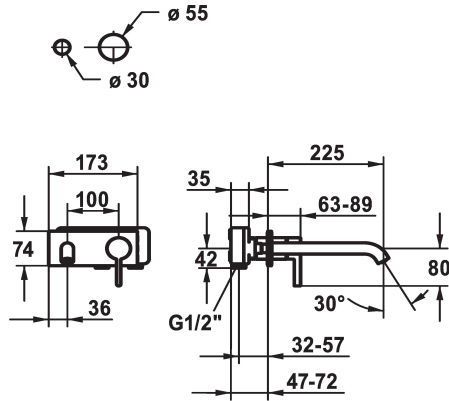

KWC BEVO

Trim kit - Lever mixer - Basin

Modell-Linie: BEVO | 11.422.034.177

Taps | Manual taps

KWC-No.

124619
chromeline, A 175, Trim kit

124620
chromeline, A 225, Trim kit

125022
matt black, A 175, Trim kit

- with ceramic discs
- flow rate and temperature continuously variable
- * To be ordered separately:
- Unit for concealed installation ½" 39.001.401.931
- * To be ordered separately (optional or if necessary):
- Extension set 20 mm Z.536.333

Technical Data

Flow rate	5 l/min (3 bar)
Spout	fixed
Diameter	173 x 74
Handling	front lever
Color code	brushed steel
Installation type	Wall mounted
Faucet_typ	Faucet
Acoustic group	yes
Concealed unit	Trim kit
Projection A	A 225
Energy label	A
material	Brass

Flow rate	5 l/min (3 bar)
Spout	fixed
Diameter	173 x 74
Handling	front lever
Color code	brushed steel
Installation type	Wall mounted
Faucet_typ	Faucet
Acoustic group	yes
Concealed unit	Trim kit
Projection A	A 225
Energy label	A
material	Brass