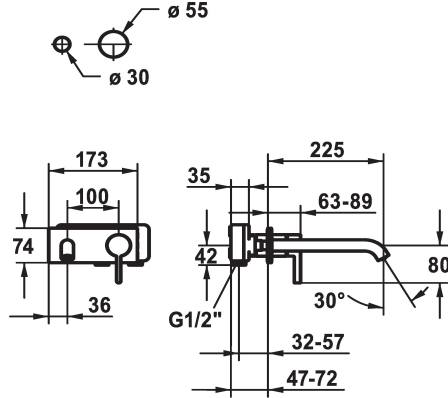

KWC BEVO

Trim kit - Lever mixer - Basin

Modell-Linie: BEVO | 11.422.034.177

Hanat | Käsitöötiset hanat

KWC-No.
124619 chromeline, A 175, Trim kit
124620 chromeline, A 225, Trim kit
125022 matt black, A 175, Trim kit
125023 matt black, A 225, Trim kit
125049 brushed steel, A 175, Trim kit
125050 brushed steel, A 225, Trim kit

ATT-KWC-FARBCODE	Projection_A
chromeline	A175
chromeline	A225
brushed steel	A175
brushed steel	A225

- * Trim kit Lever mixer
- * EcoProtect - water-saving device
- * Fixed spout
- Neoperl® Caché® CS, Coin Slot
- * OptimalSpace - ample space for washing or working
- * KWC cartridge M 35 H

- with ceramic discs
- flow rate and temperature continuously variable
- * To be ordered separately:
- Unit for concealed installation ½" 39.001.401.931
- * To be ordered separately (optional or if necessary):
- Extension set 20 mm Z.536.333

Tekniset tiedot

A_Spout_Spray
Spout
Halkaisija
Handling
ATT-KWC-FARBCODE
Installation_type
Faucet_typ
G_Acoustic_group
ATT-KWC-UNTERPUTZ
Projection_A
EnergyLabelCH
Materiaali
lviCode

5 l/min (3 bar)
Kiinnitetty
173x74
frontbedient
brushed steel
Seinäasennus
01
yes
FM-Set
A225
A
Messinki
0