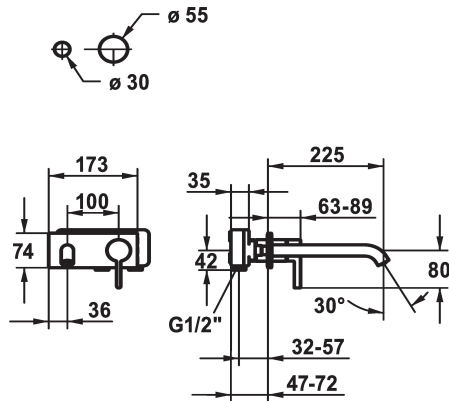

KWC BEVO Trim kit - Lever mixer - Basin

Modell-Linie: BEVO | 11.422.034.177
Kranar | Hydraulické armatúry

KWC-No.
124619 chromeline, A 175, Trim kit
124620 chromeline, A 225, Trim kit
125022 matt black, A 175, Trim kit
125023 matt black, A 225, Trim kit
125049 brushed steel, A 175, Trim kit
125050 brushed steel, A 225, Trim kit

ATT-KWC-FARBCODE	Projection_A
chromeline	A175
chromeline	A225
brushed steel	A175
brushed steel	A225

- * Trim kit Lever mixer
- * EcoProtect - water-saving device
- * Fixed spout
- Neoperl® Caché® CS, Coin Slot
- * OptimalSpace - ample space for washing or working
- * KWC cartridge M 35 H

- with ceramic discs
- flow rate and temperature continuously variable
- * To be ordered separately:
- Unit for concealed installation ½" 39.001.401.931
- * To be ordered separately (optional or if necessary):
- Extension set 20 mm Z.536.333

Technical Data

A_Spout_Spray
ATT-KWC-AUSLAUF
Diameter
Handling
ATT-KWC-FARBCODE
Installation_type
Faucet_typ
G_Acoustic_group
ATT-KWC-UNTERPUTZ
Projection_A
EnergyLabelCH
Material

5 l/min (3 bar)
fest
173x74
frontbedient
brushed steel
Väggmontering
01
1
FM-Set
A225
A
Mässing