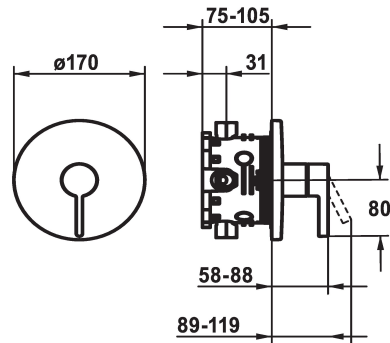

## KWC BEVO Trim kit - Lever mixer - Shower

Modell-Linie: BEVO | 21.424.500.177  
Showers | Manual shower

### KWC-No.

**124632**  
chromeline, Trim kit

**125025**  
matt black, Trim kit

**125052**  
brushed steel, Trim kit

### Color code

chromeline

matt black

brushed steel

\* Trim kit with function unit  
\* Outflow top or below  
\* KWC cartridge M 35 H  
- with ceramic discs  
- flow rate and temperature continuously variable  
\* Scope of delivery:

### Technical Data

Flow rate
Diameter
Handling
Color code
Installation type
Faucet_typ
Acoustic group
Concealed unit
Energy label
material

19 l/min (3 bar)
D170
front lever
brushed steel
Wall mounted
Faucet
yes
Trim kit
C
Brass